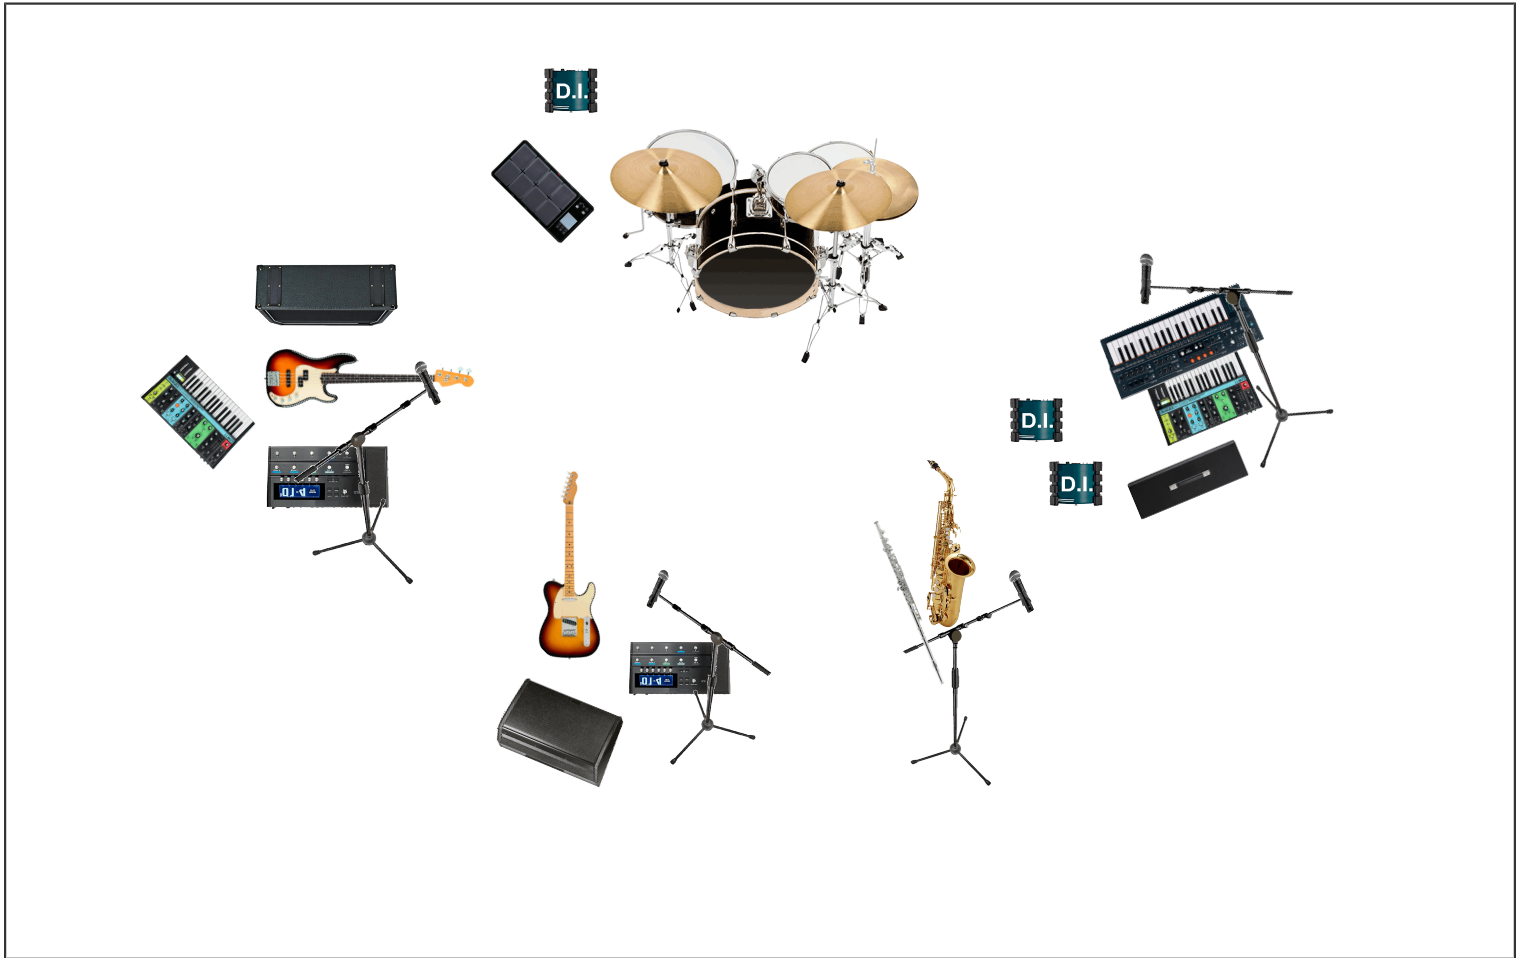

Saint Idiot

1	Kick	7	Bass Guitar (Own DI)	13	Synth 3 (DI)
2	Snare	8	Bass Synth (Own DI)	14	Main Vox (Tom)
3	Tom (if necessary)	9	Guitar L(BossGT1000)	15	Vox (Steven, Bass)
4	Floor Tom (if necess	10	GuitarR(BossGT1000)	16	Vox (Doug, Keys)
5	OH (if necessary)	11	Synth 1 (DI)	17	Vox/Sax/Flute(Holly)
6	Drum Sampler pad	12	Synth 2 (DI)		

Front—Guitar, Vocals (Tom):

- Bringing Headrush speaker as guitar stage monitor. Need 2x power outlet

Bass (Steven):

- Bringing own DIs. Need 2x power outlet.

Keys (Doug):

- Need 1x power outlet (for power bar)

Drums (Tony):

- Can bring kit or used share kit with own breakables. 1x power outlet for Roland pad

Other than bass, need venue's DI boxes or will have to source in advance.

Inputs can be pared down to 11 if necessary.